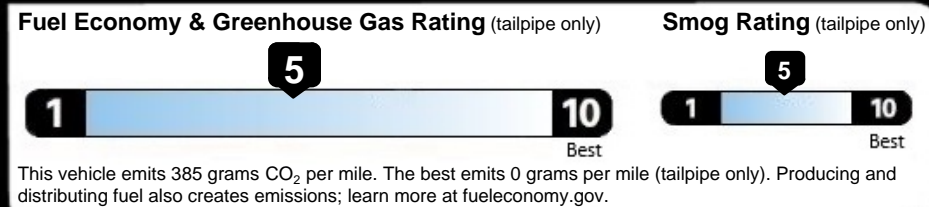

LIMITED WARRANTY/ROADSIDE ASSISTANCE

3 Years / 36,000 Miles Basic
5 Years / 60,000 Miles Powertrain
5 Years / Unlimited Mileage Rust Perforation
3 Years / 36,000 24/7 Roadside Assistance
See Owner Info Kit & Warranty for Details

OPTIONAL EQUIPMENT AND OTHER ITEMS

Manufacturer's Suggested Retail Price	$44,995.00
Exterior Color: Crystal White Pearl	
Full Tank of Gas	INCLD
Option Package: 22	$2,045.00
Subaru 12.1" Multimedia System w/ Navigation	
Power Moonroof	
Surround View Monitor System	
Outback Wilderness Package	$1,103.00
Auto-Dimming Exterior Mirror	
Auto-Dimming Mirror w/ Comp	
Rear Seatback Protector	
Rear Bumper Cover	
Splash Guards	$202.00
Cargo Sidewall Protector	$139.00
LED Upgrade	$79.00

EPA DOT Fuel Economy and Environment

Gasoline Vehicle

Fuel Economy

23 MPG Small SUVs range from 14 to 125 MPG. The best vehicle rates 146 MPGe.

21 city   27 highway

4.3 gallons per 100 miles

You spend $2,250 more in fuel costs over 5 years compared to the average new vehicle.

Annual fuel cost $2,150

Actual results will vary for many reasons, including driving conditions and how you drive and maintain your vehicle. The average new vehicle gets 29 MPG and costs $8,500 to fuel over 5 years. Cost estimates are based on 15,000 miles per year at $3.30 per gallon. MPGe is miles per gallon equivalent. Vehicle emissions are a significant cause of climate change and smog.

fueleconomy.gov

Calculate personalized estimates and compare vehicles

PARTS CONTENT INFORMATION

FOR VEHICLES IN THIS CARLINE:
U.S./CANADIAN PARTS CONTENT: 0%
MAJOR SOURCES OF FOREIGN PARTS CONTENT: JAPAN: 85%

FOR THIS VEHICLE:
FINAL ASSEMBLY POINT: OTA, GUNMA, JAPAN
COUNTRY OF ORIGIN: JAPAN
ENGINE: JAPAN
TRANSMISSION: JAPAN

Note: Parts content does not include final assembly, distribution, or other non-parts costs.

Privacy Notice
www.subaru.com/company/privacy.html

Destination and Delivery $1,450.00
Total Suggested Retail Price $50,013.00

THIS LABEL HAS BEEN APPLIED PURSUANT TO FEDERAL LAW, DO NOT REMOVE OR ALTER PRIOR TO THE DELIVERY TO THE ULTIMATE PURCHASER.